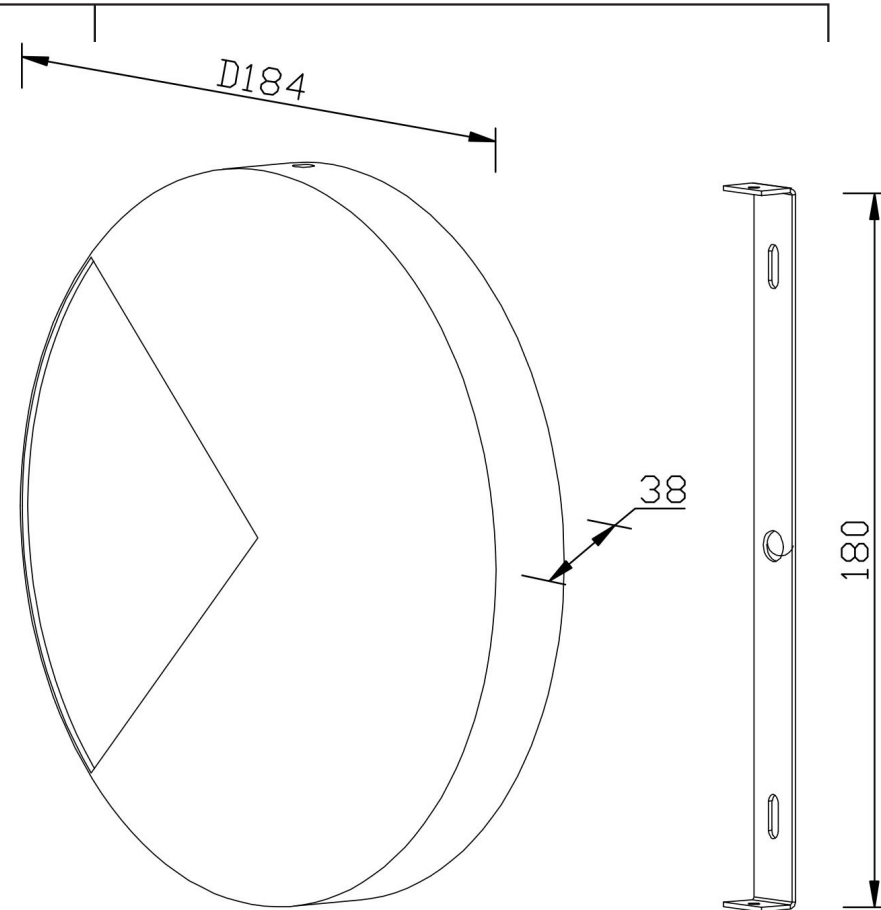

Instruction

MOD320WL-L5BS3K

MAX 6W
300 Lumen

Model: MOD320WL-L5BS3K

Collection: Modern

Wall Lamps