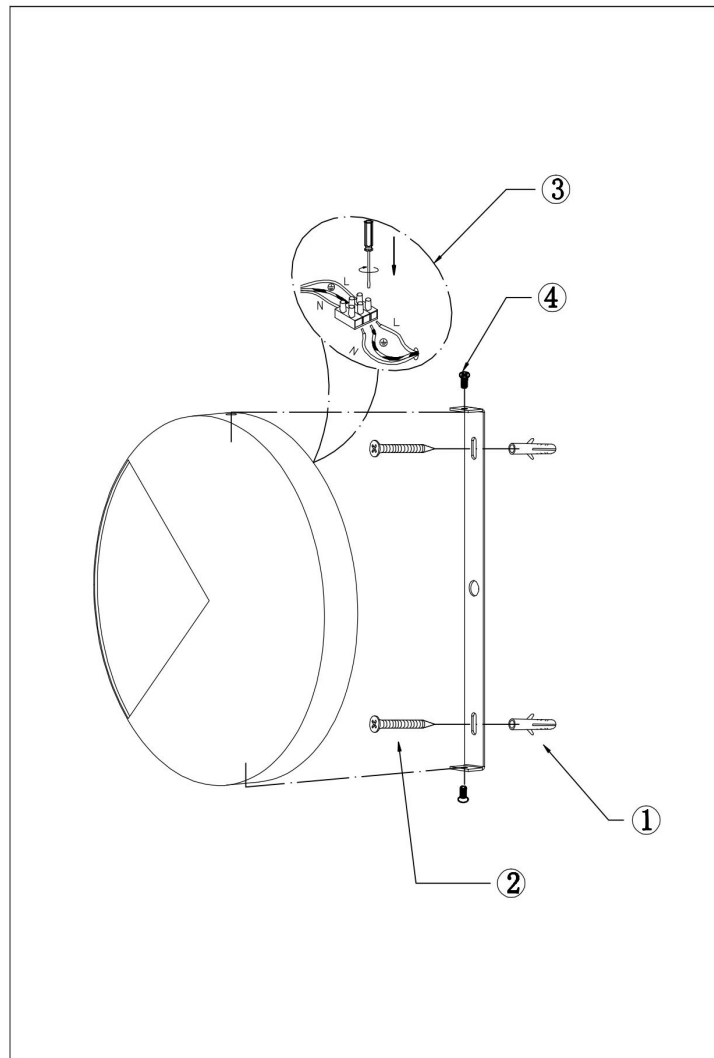

Instruction

MOD320WL-L5BS3K

MAX 6W
300 Lumen

Model: MOD320WL-L5BS3K

Collection: Modern

Wall Lamps